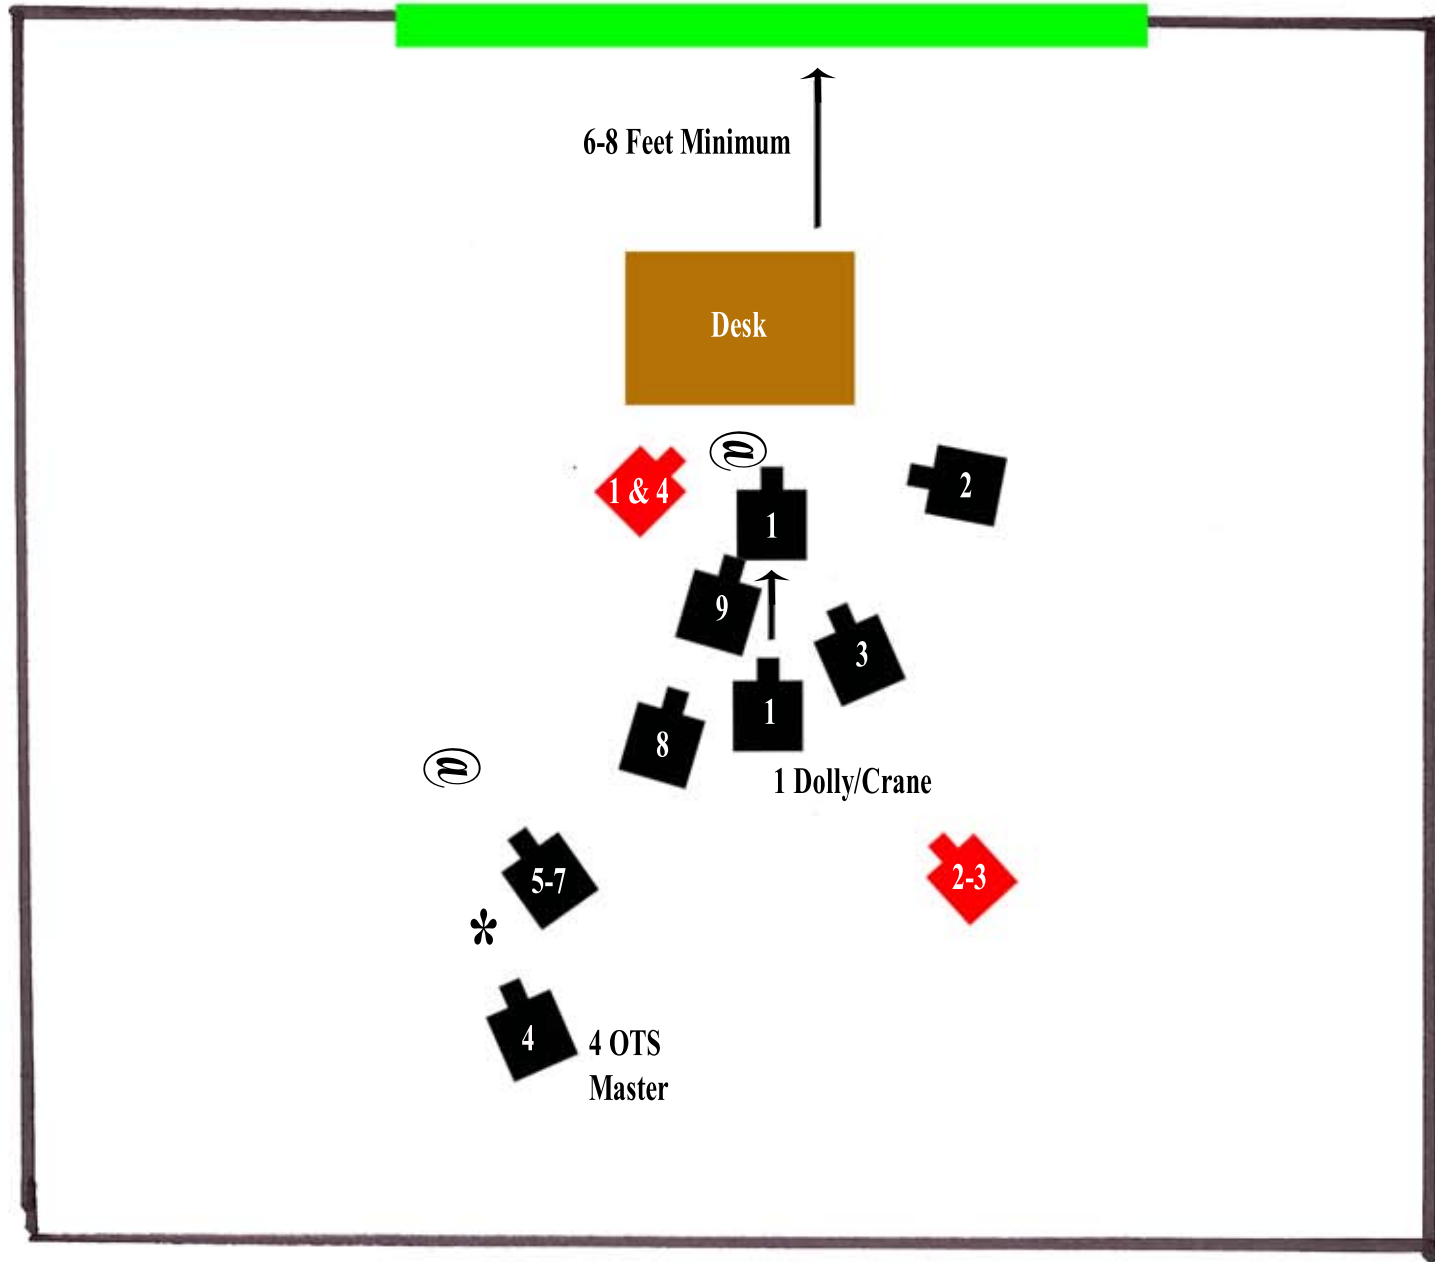

# Room 1749

Green Screen

9 Setups  
+ B Roll

-  A Camera
-  B Camera / B Roll

## Scene 6 / Setup Pt. 1

NOTE: Suggest shooting B Roll first  
BEFORE scene 6 and breaking the set down.

-  = Fedora Man
-  = Pizza Kid