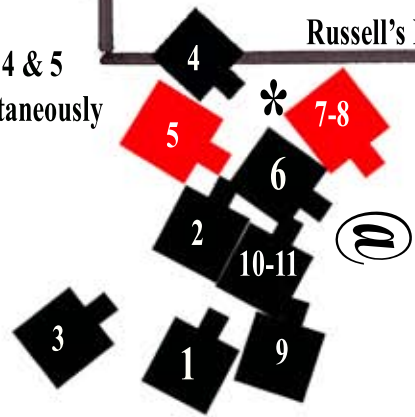

Student Services Entrance

* Power Outlet (around the corner on the wall)

Outside Cafe

Abstract Architecture

Power Outlet *

Russell's Neon

Shoot 4 & 5 Simultaneously

S
T
A
I
R
S

Sidewalk

Street

11 Setups

Camera A

Camera B

Street

Scene 8 / Setup 2 Pt. 1
Fedora Man & Goon

* = Goon