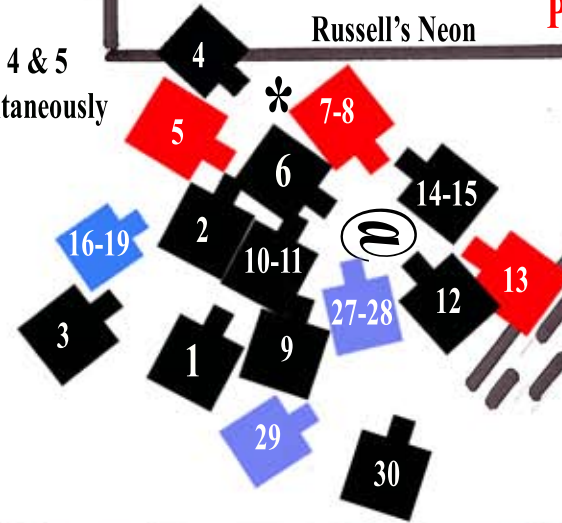

Student Services Entrance

\* Power Outlet (around the corner on the wall)

Outside Cafe

Shoot 4 & 5 Simultaneously

Russell's Neon

Power Outlet \*

Abstract Architecture

S  
T  
A  
I  
R  
S

Sidewalk

30 Setups, Street  
A,B,B-Roll & POV

-  Camera A
-  Camera B
-  B Roll
-  POV

Scene 8 / Setup 2  
Fedora Man & Goon

\* = Goon

(n) = Fedora Man

Street